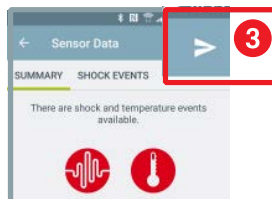

THIS SHIPMENT IS TRACKED BY A DIGITAL SHOCK RECORDER! DIESE SENDUNG WIRD MIT EINEM DIGITALEN SCHOCKREKORDER ÜBERWACHT!

Dear Customer,

we have equipped this shipment with a digital shock indicator from ASPION. With any NFC-ready mobile phone and the G-Log App you are able to review the data recorded by the sensor. The complete transport can be visualized in regards of shocks and temperatures recorded.

1 Get the free Smartphone-App ASPION G-Log by scanning the QR-Code

NFC-ready mobile phone with Android version 4.1 or above
iPhone 7, 7+ / 8, 8+ / X with iOS version 11 or above

2 Read out the sensor with the App

Place your smartphone close to the sensor in the NFC chip area.

3 Send us the data by e-mail

Clicking on > opens your e-mail program. Enter the e-mail address listed below and send us the evaluation data.